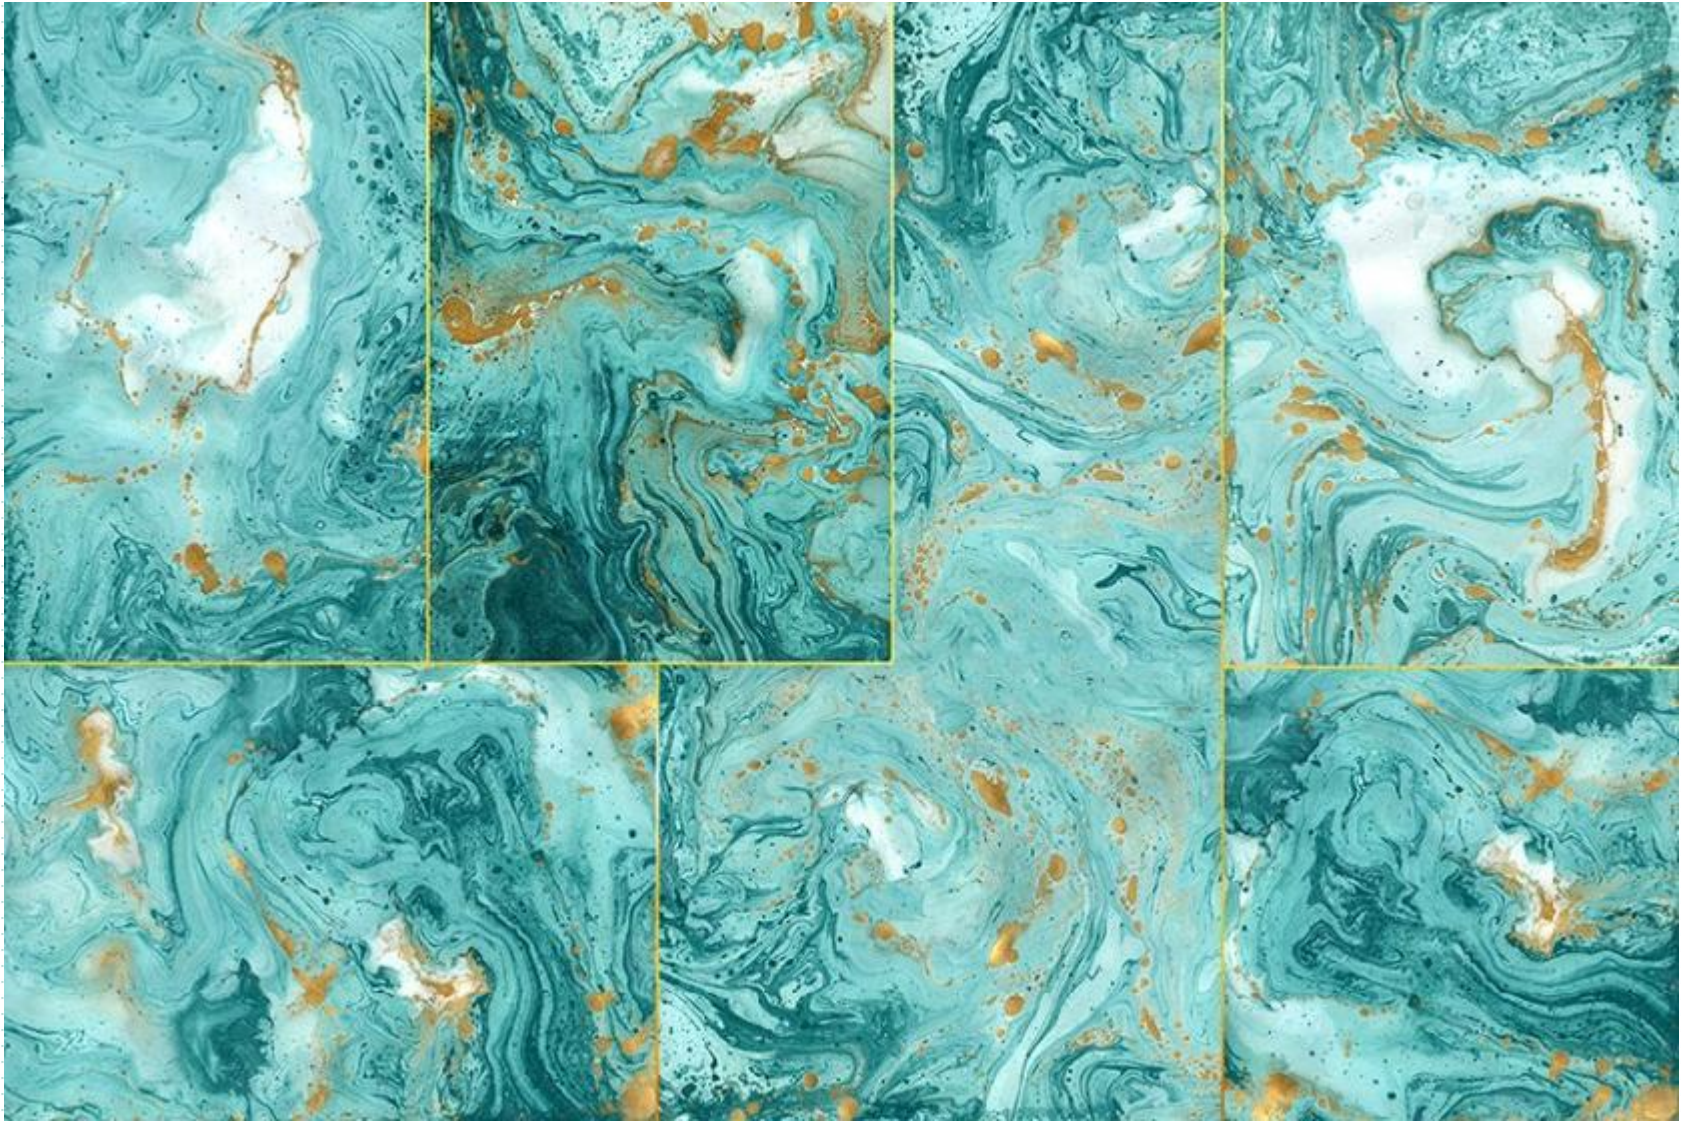

Canvas Mural 4200mm (W) x 2800mm (H)

13'9ft (W) x 9'2ft (H)

Canvas Mural 3700mm (W) x 2470mm (H)

12'2ft (W) x 8'1ft (H)

122050