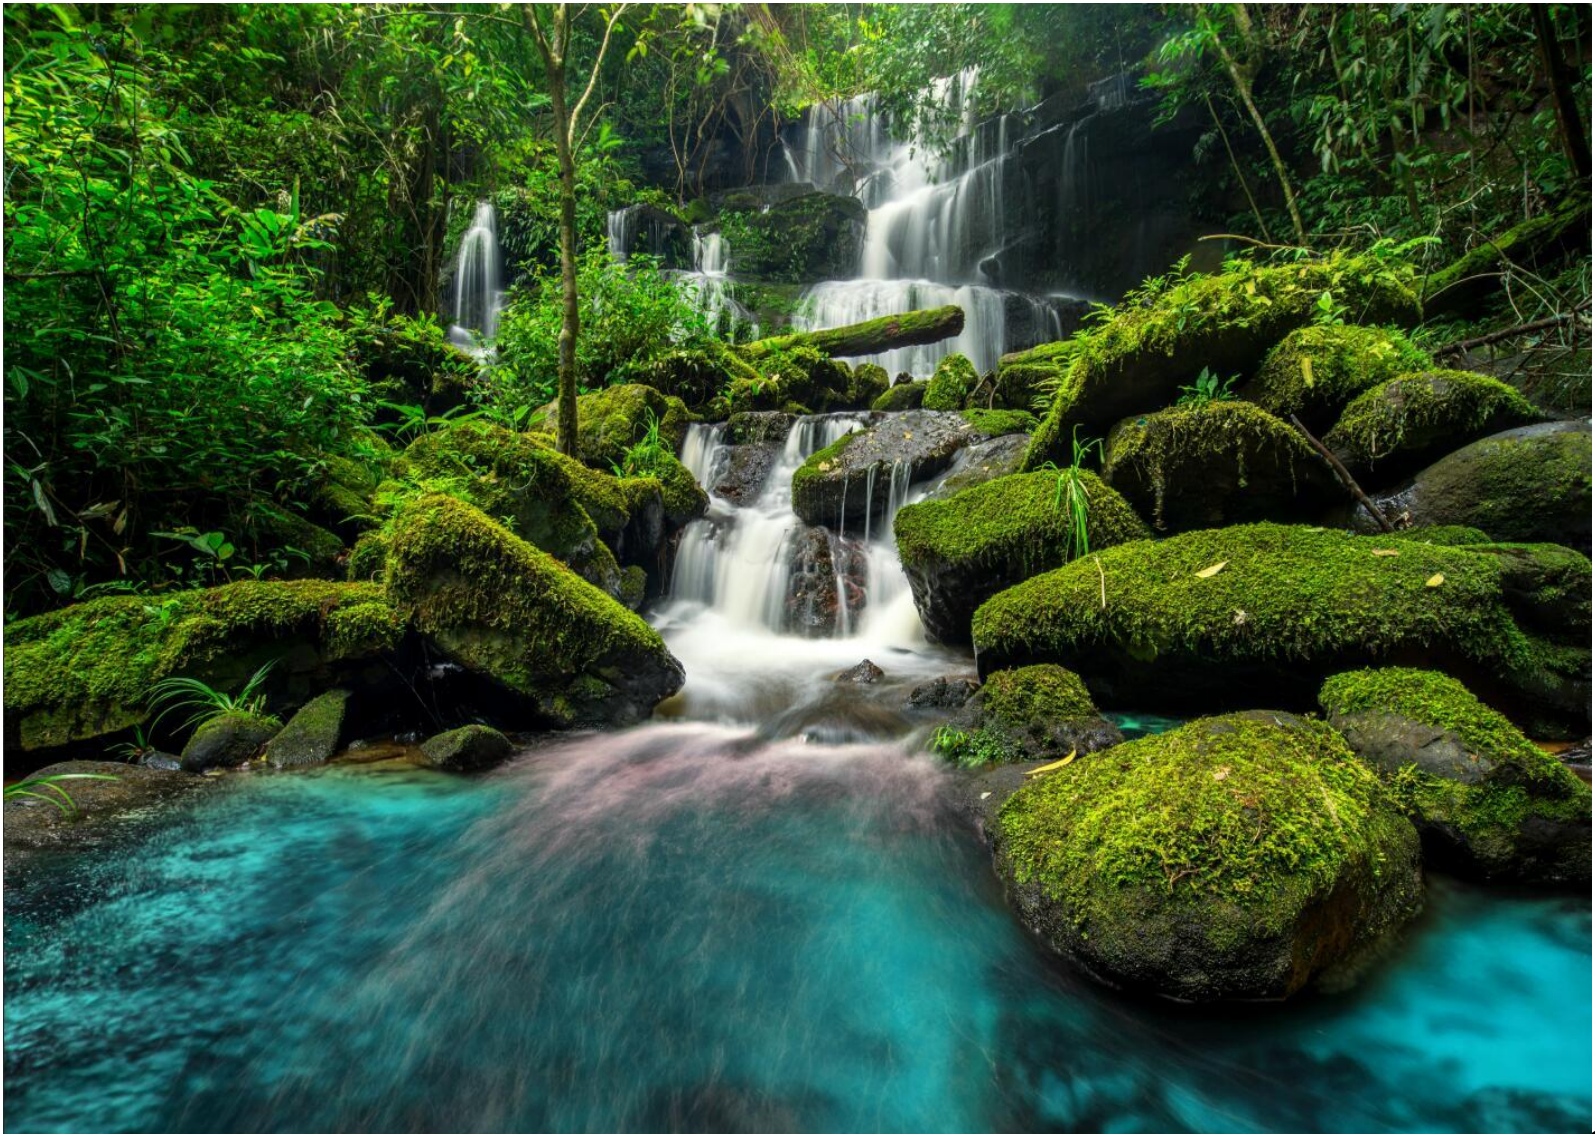

Canvas Mural 3700mm (W) x 2470mm (H)

12'2ft (W) x 8'1ft (H)

584601

Canvas Mural 4200mm (W) x 2800mm (H)

13'9ft (W) x 9'2ft (H)

Canvas Mural 3700mm (W) x 2470mm (H)

12'2ft (W) x 8'1ft (H)

584101