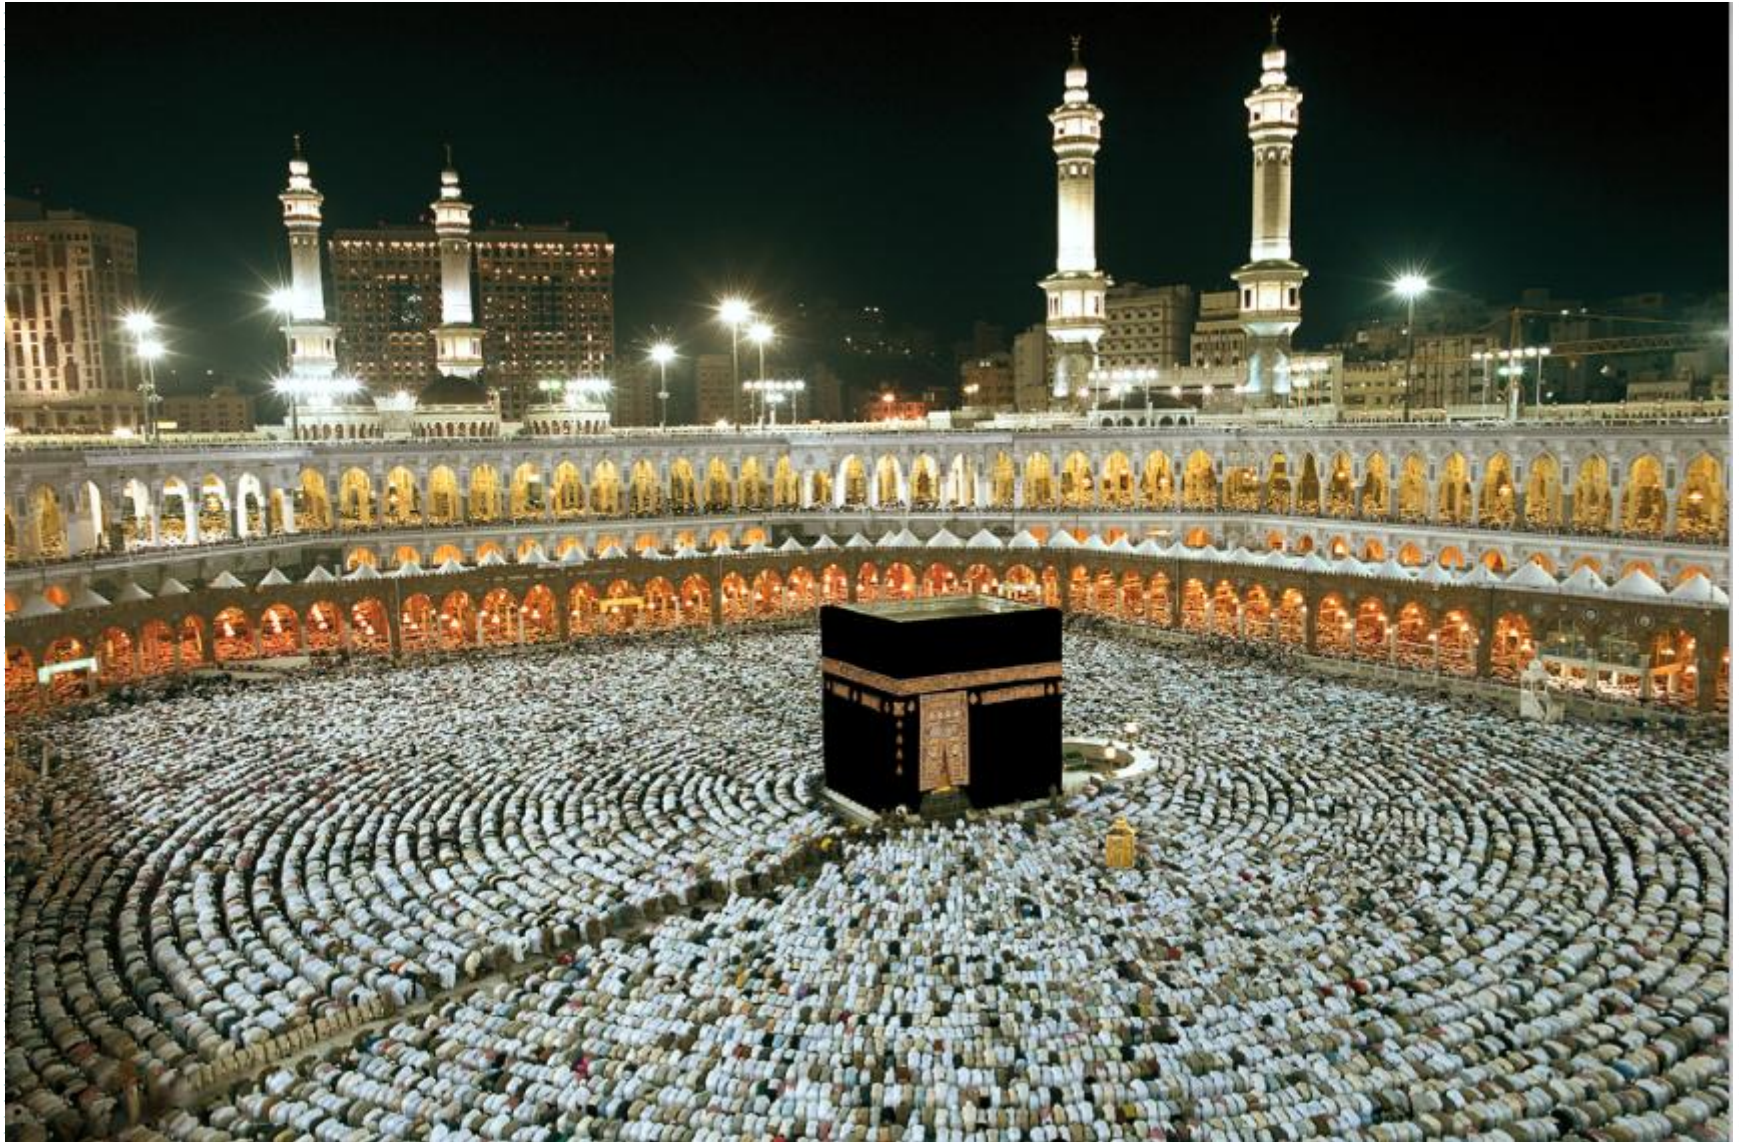

13'9ft (W) x 9'2ft (H)

Canvas Mural 3700mm (W) x 2470mm (H)

12'2ft (W) x 8'1ft (H)

583201

Canvas Mural 4200mm (W) x 2800mm (H)

13'9ft (W) x 9'2ft (H)

Canvas Mural 3700mm (W) x 2470mm (H)

12'2ft (W) x 8'1ft (H)