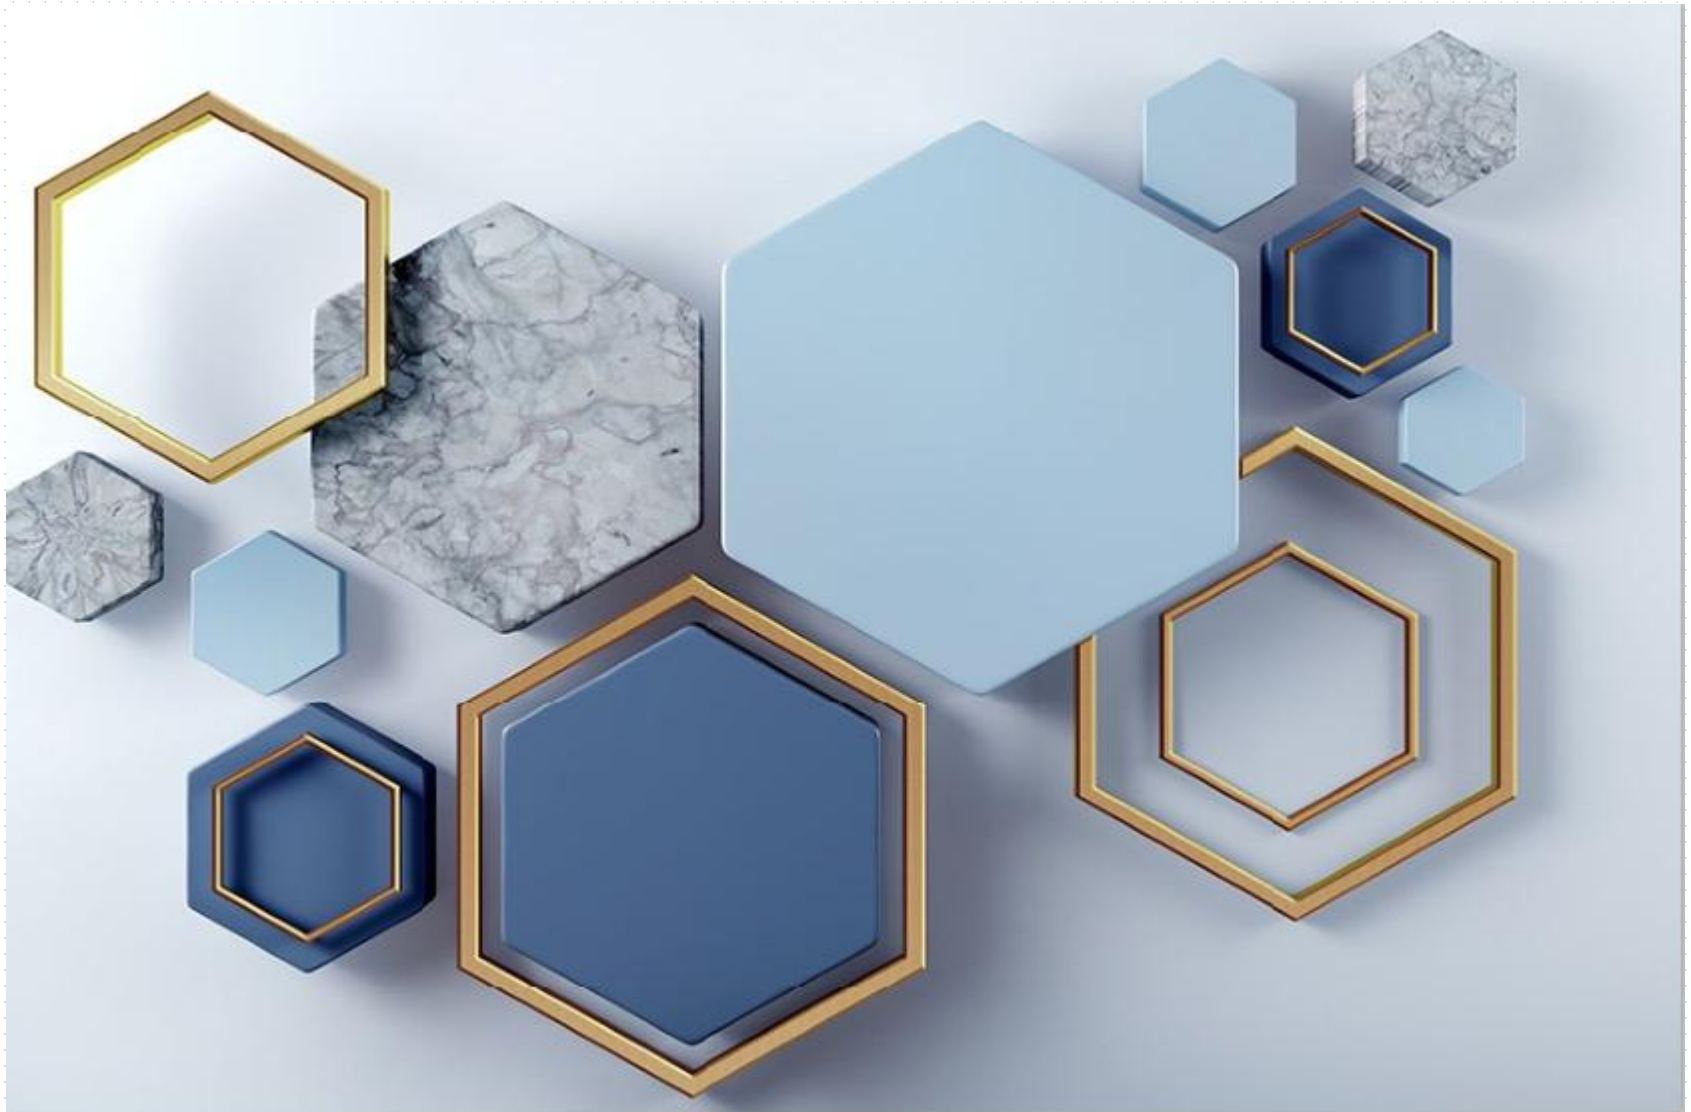

13'9ft (W) x 9'2ft (H)

Canvas Mural 3700mm (W) x 2470mm (H)

12'2ft (W) x 8'1ft (H)

122020

Canvas Mural 4200mm (W) x 2800mm (H)

13'9ft (W) x 9'2ft (H)

Canvas Mural 3700mm (W) x 2470mm (H)

12'2ft (W) x 8'1ft (H)