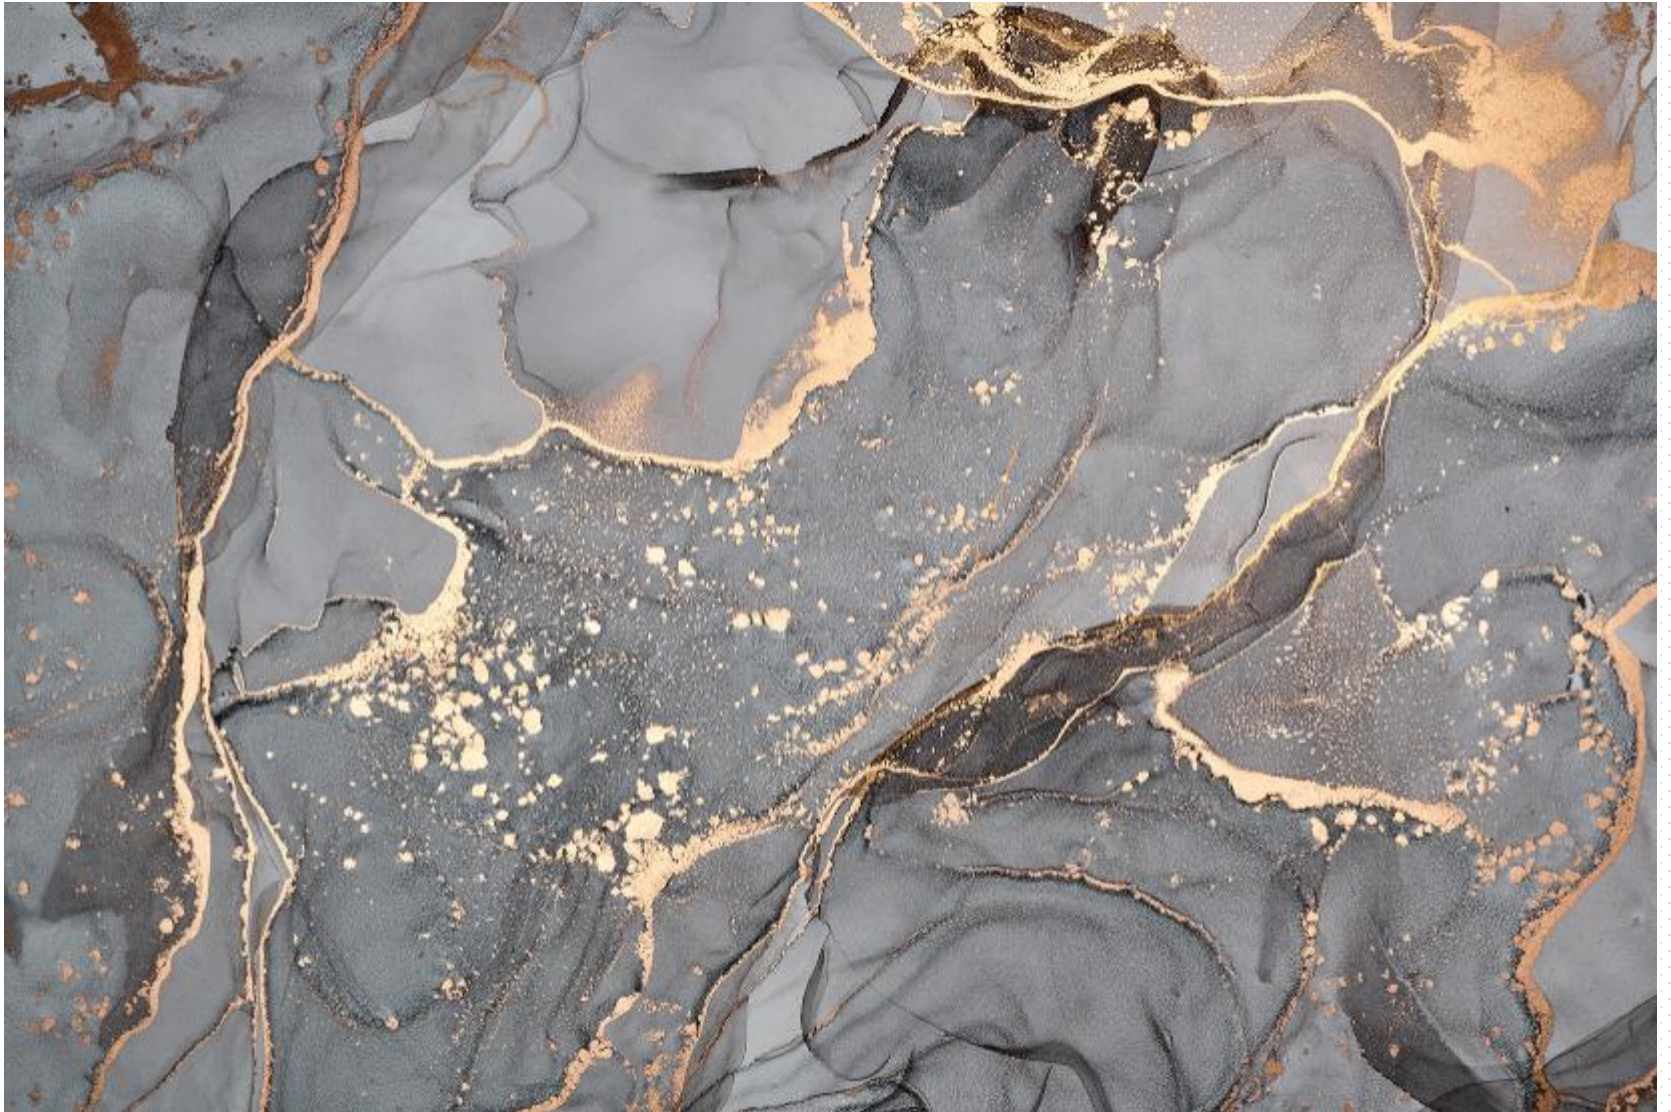

Mural Gallery

Joint Less, One Panel Pictures

More Than
300 Designs

Canvas Wall Pictures

Canvas Mural 4200mm (W) x 2800mm (H)

13'9ft (W) x 9'2ft (H)

Canvas Mural 3700mm (W) x 2470mm (H)

12'2ft (W) x 8'1ft (H)