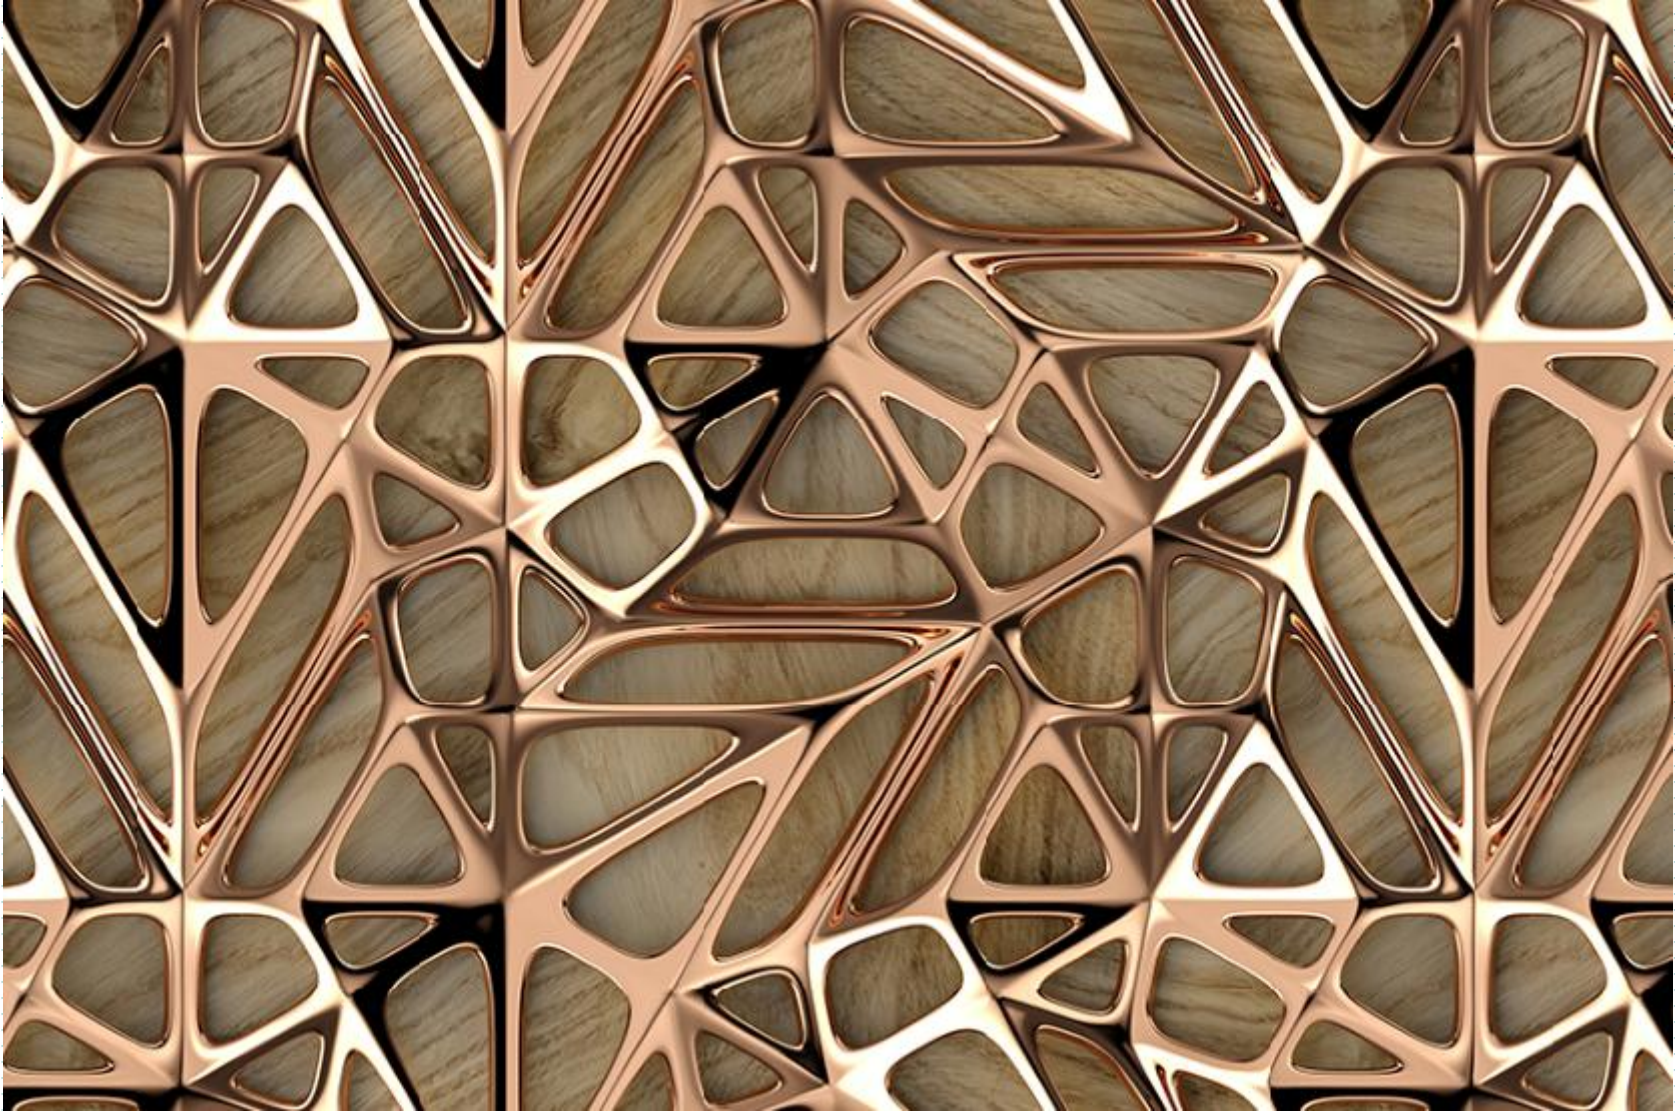

13'9ft (W) x 9'2ft (H)

Canvas Mural 3700mm (W) x 2470mm (H)

12'2ft (W) x 8'1ft (H)

122036

Canvas Mural 4200mm (W) x 2800mm (H)

13'9ft (W) x 9'2ft (H)

Canvas Mural 3700mm (W) x 2470mm (H)

12'2ft (W) x 8'1ft (H)