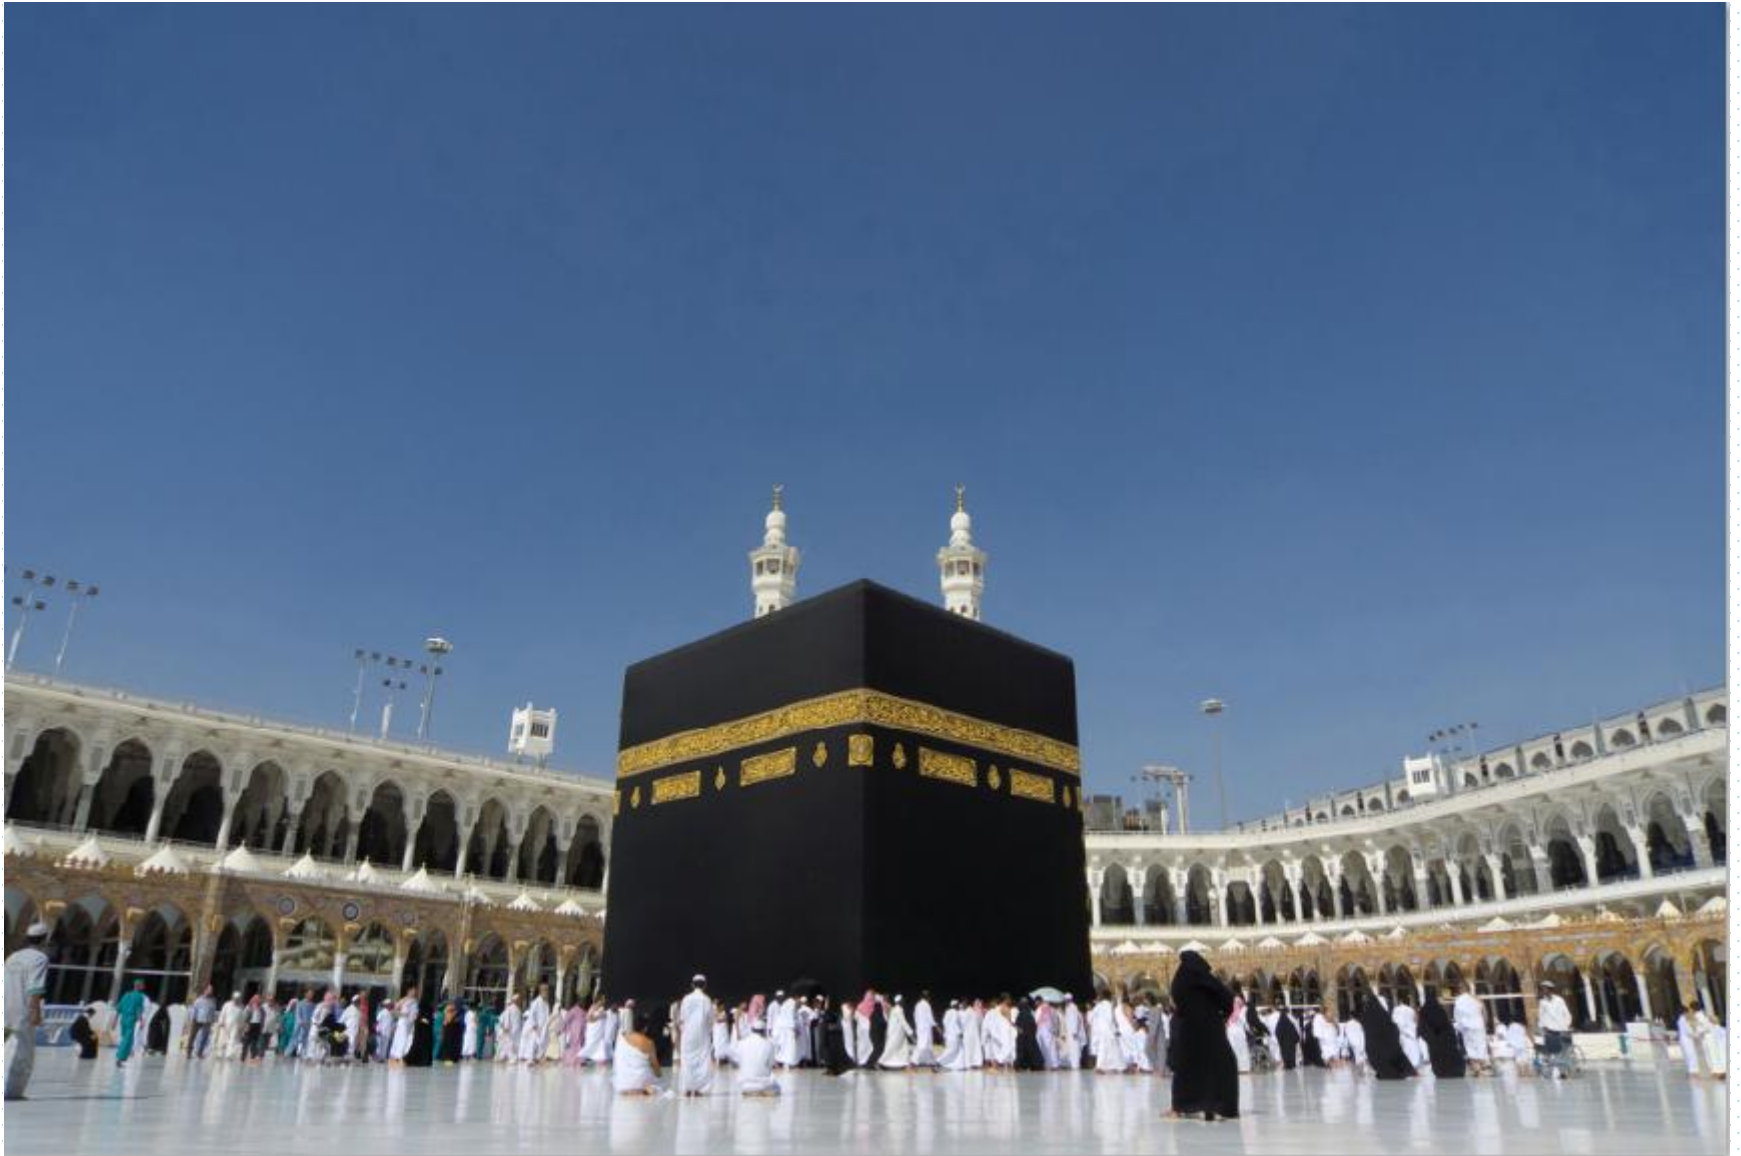

Canvas Mural 4200mm (W) x 2800mm (H)

13'9ft (W) x 9'2ft (H)

Canvas Mural 3700mm (W) x 2470mm (H)

12'2ft (W) x 8'1ft (H)

583201